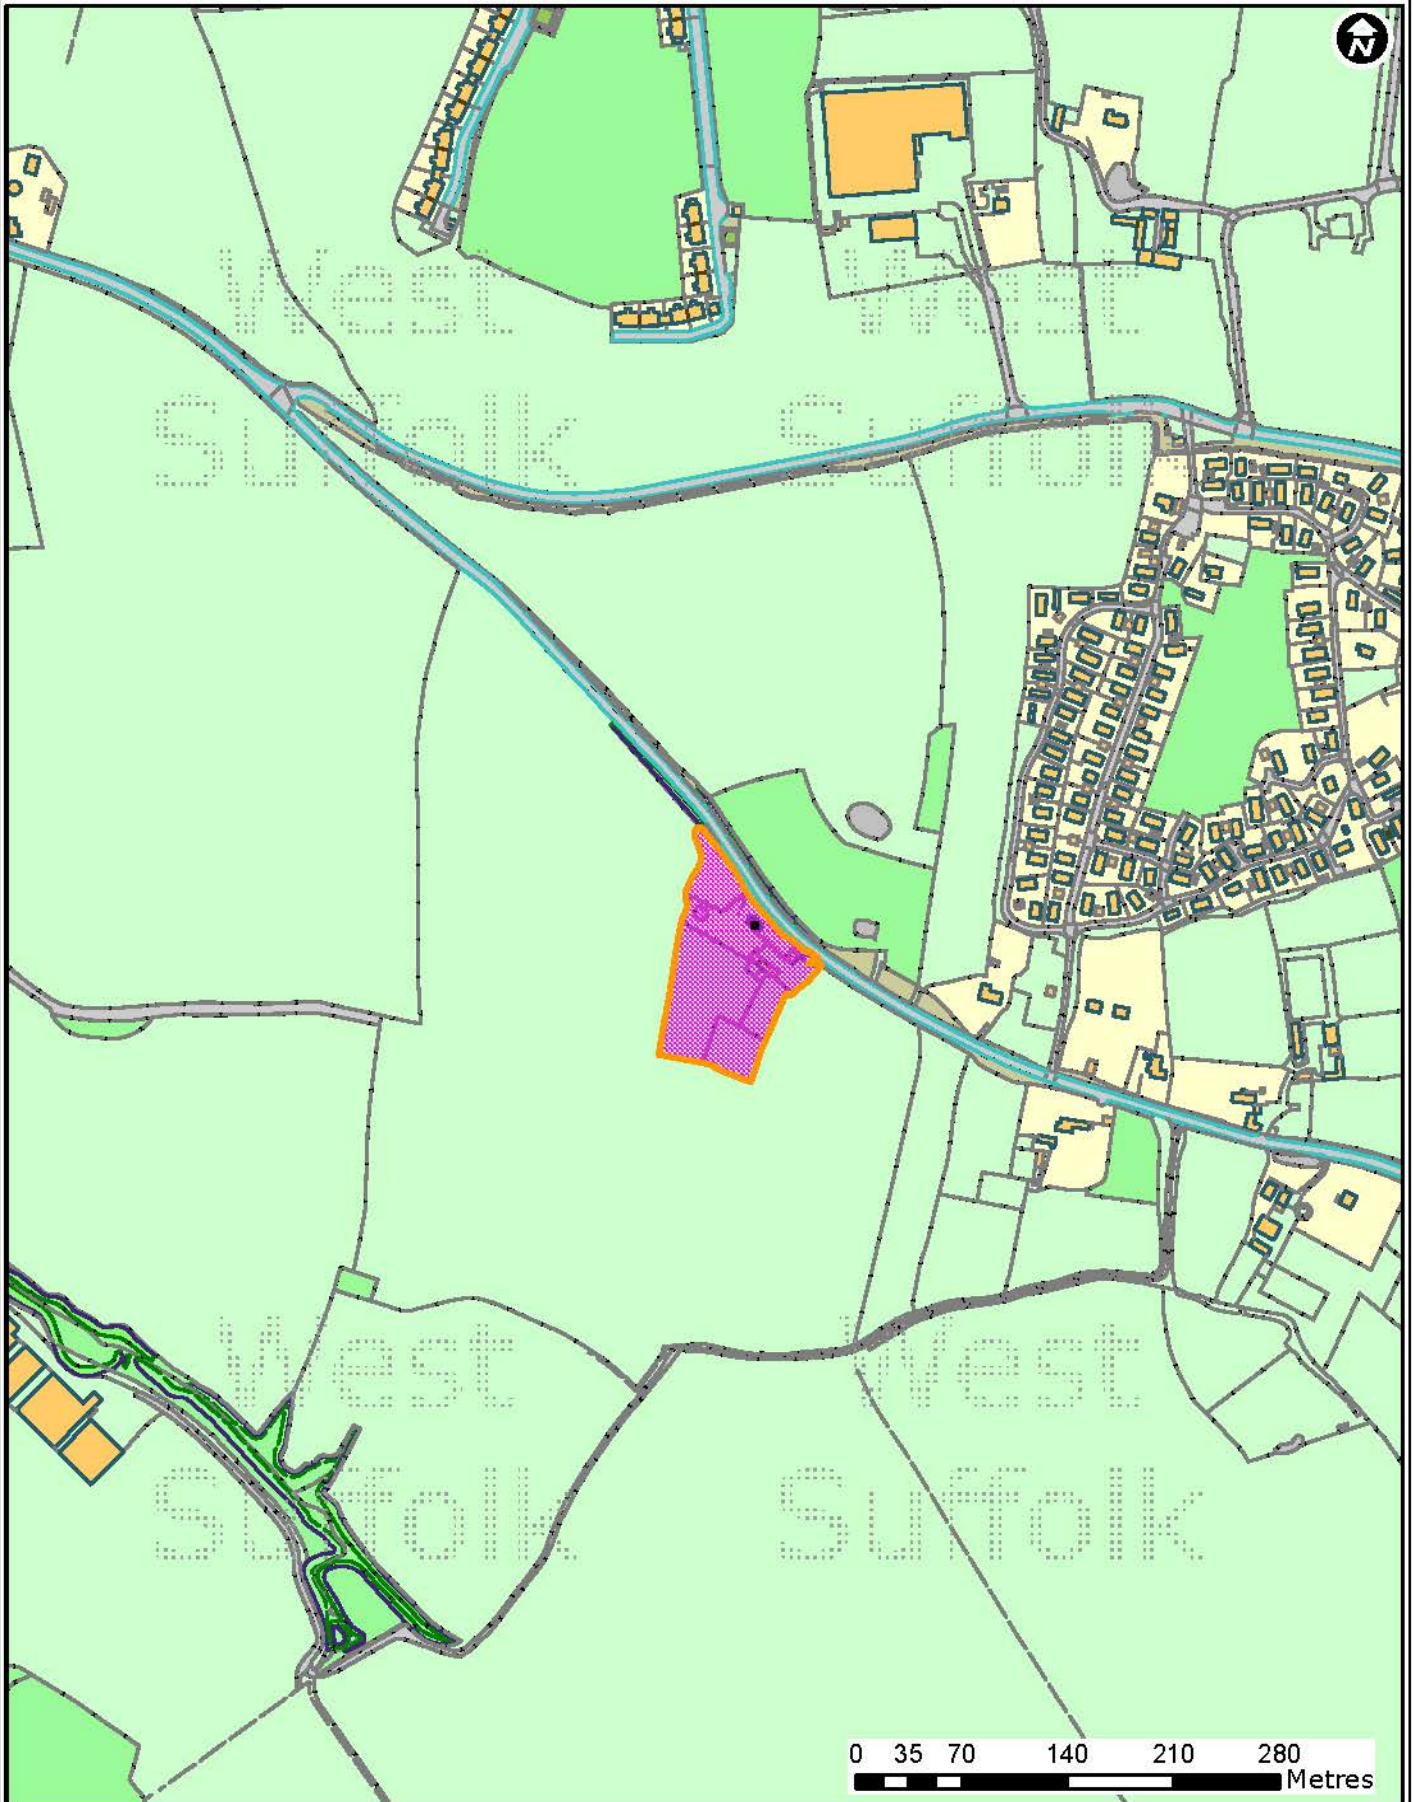

DC/16/0340/FUL

Mount FARM, sTANTON

Forest Heath • St Edmundsbury

West Suffolk
working together

© Crown Copyright and database rights 2015 Ordnance Survey 100019675/100023282. You are not permitted to copy, sub-license, distribute or sell any of this data to third parties in any form. Use of this data is subject to terms and conditions. See www.westsuffolk.gov.uk/disclaimer.cfm.

Scale: 1:5,000
Date: 13/07/2016